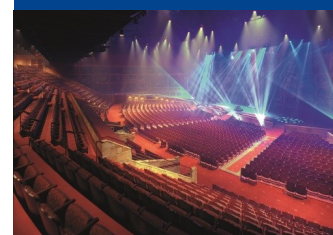

The Sight and Sound Theatre is State-of-the-Art